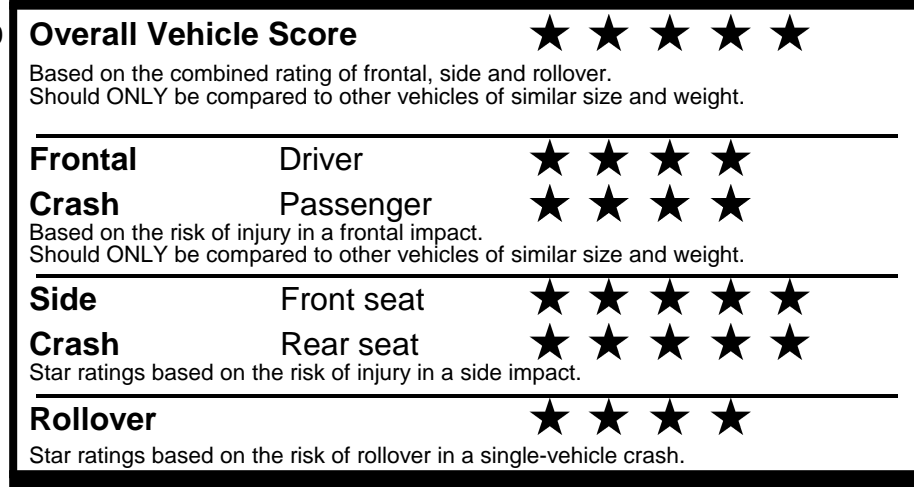

GOVERNMENT 5-STAR SAFETY RATINGS

PARTS CONTENT INFORMATION

FOR VEHICLES IN THIS CAR LINE U.S./CANADIAN PARTS CONTENT: 1 %
MAJOR SOURCES OF FOREIGN PARTS: KOREA: 90%
NOTE: PARTS CONTENT DOES NOT INCLUDE FINAL ASSEMBLY, DISTRIBUTION, OR OTHER NON-PARTS COSTS.
FOR THIS VEHICLE FINAL ASSEMBLY POINT: HWASUNG, KOREA
COUNTRY OF ORIGIN ENGINE (MOTOR): KOREA
TRANSMISSION: KOREA

Star ratings range from 1 to 5 stars (★★★★★) with 5 being the highest. Source: National Highway Traffic Safety Administration (NHTSA). www.safercar.gov or 1-888-327-4236

Manufacturer's suggested retail price includes Manufacturer's recommended pre-delivery service. License and title fees, state and local taxes and other dealer installed options and accessories are not included in the manufacturer's suggested retail price.