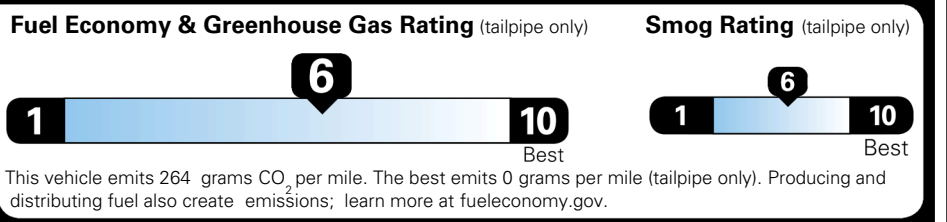

EPA DOT Fuel Economy and Environment

Gasoline Vehicle

Fuel Economy
34 MPG combined city/hwy
32 MPG city
35 MPG highway
2.9 gallons per 100 miles
SMALL SUVs range from 14 to 138 MPG. The best vehicle rates 146 MPGe.

You save $1,250 in fuel costs over 5 years compared to the average new vehicle.

Annual fuel cost $1,450

Actual results will vary for many reasons, including driving conditions and how you drive and maintain your vehicle. The average new vehicle gets 29 MPG and costs $8,500 to fuel over 5 years. Cost estimates are based on 15,000 miles per year at $ 3.30 per gallon. MPGe is miles per gasoline gallon equivalent. Vehicle emissions are a significant cause of climate change and smog.

fueleconomy.gov Calculate personalized estimates and compare vehicles