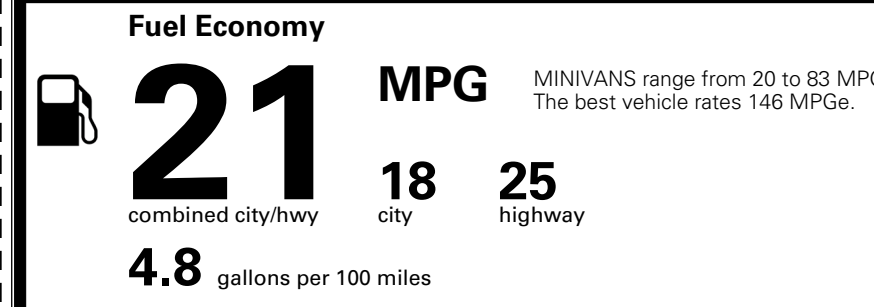

\$495.00

MSRP INCLUDING OPTIONS

\$ 51,985.00

INLAND FREIGHT AND HANDLING

\$ 1,545.00

TOTAL MANUFACTURER'S SUGGESTED RETAIL PRICE ▶

\$ 53,530.00

*Additional terms and conditions apply.
 **Kia Connect may be currently unavailable for some Model Year 2022 and newer vehicles sold or purchased in Massachusetts; please see owners.kia.com for more information.
 NOTE: When you purchase this vehicle, Kia America, Inc. collects personal information you provide to the dealership. For information on our collection and use of personal information and your rights, please see our Privacy Policy on www.kia.com.

TOTAL ADDITIONAL WEIGHT:

EPA DOT Fuel Economy and Environment

Gasoline Vehicle

You spend \$3,250 more in fuel costs over 5 years compared to the average new vehicle.

Annual fuel cost \$2,350

Actual results will vary for many reasons, including driving conditions and how you drive and maintain your vehicle. The average new vehicle gets 29 MPG and costs \$8,500 to fuel over 5 years. Cost estimates are based on 15,000 miles per year at \$ 3.30 per gallon. MPGe is miles per gasoline gallon equivalent. Vehicle emissions are a significant cause of climate change and smog.