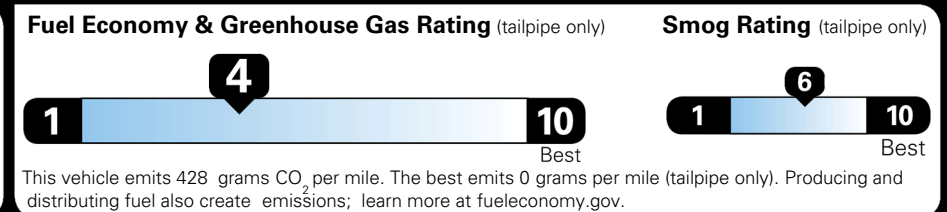

TOTAL ADDITIONAL WEIGHT:

EPA DOT Fuel Economy and Environment

Gasoline Vehicle

You spend \$3,250 more in fuel costs over 5 years compared to the average new vehicle.

Annual fuel cost \$2,350

Actual results will vary for many reasons, including driving conditions and how you drive and maintain your vehicle. The average new vehicle gets 29 MPG and costs \$8,500 to fuel over 5 years. Cost estimates are based on 15,000 miles per year at \$ 3.30 per gallon. MPGe is miles per gasoline gallon equivalent. Vehicle emissions are a significant cause of climate change and smog.