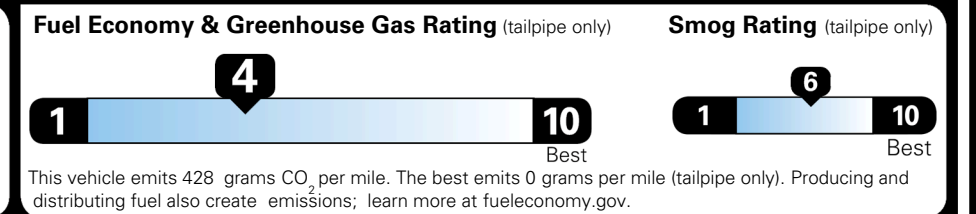

TOTAL ADDITIONAL WEIGHT: 17.6

EPA DOT Fuel Economy and Environment

Gasoline Vehicle

You spend **\$3,250** more in fuel costs over 5 years compared to the average new vehicle.

Annual fuel cost **\$2,350**

Actual results will vary for many reasons, including driving conditions and how you drive and maintain your vehicle. The average new vehicle gets 29 MPG and costs \$8,500 to fuel over 5 years. Cost estimates are based on 15,000 miles per year at \$ 3.30 per gallon. MPGe is miles per gasoline gallon equivalent. Vehicle emissions are a significant cause of climate change and smog.