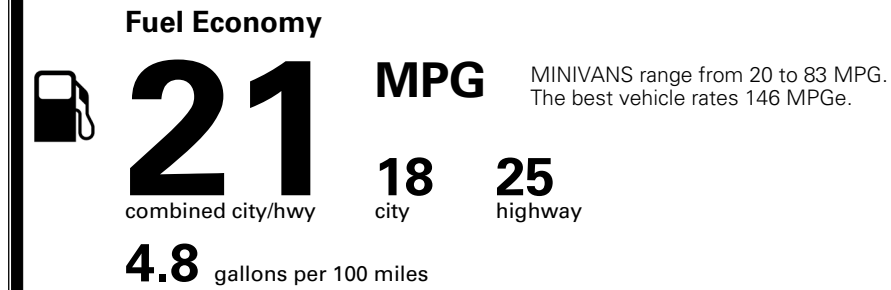

\$495.00
 \$120.00
 \$285.00
 \$65.00
 \$80.00

MSRP INCLUDING OPTIONS

\$ 52,535.00

INLAND FREIGHT AND HANDLING

\$ 1,545.00

TOTAL MANUFACTURER'S SUGGESTED RETAIL PRICE ▶

\$ 54,080.00

*Additional terms and conditions apply.
 **Kia Connect may be currently unavailable for some Model Year 2022 and newer vehicles sold or purchased in Massachusetts; please see owners.kia.com for more information.
 NOTE: When you purchase this vehicle, Kia America, Inc. collects personal information you provide to the dealership. For information on our collection and use of personal information and your rights, please see our Privacy Policy on www.kia.com.

TOTAL ADDITIONAL WEIGHT: 17.6

EPA DOT Fuel Economy and Environment

Gasoline Vehicle

You spend **\$3,250** more in fuel costs over 5 years compared to the average new vehicle.

Annual fuel cost **\$2,350**

Actual results will vary for many reasons, including driving conditions and how you drive and maintain your vehicle. The average new vehicle gets 29 MPG and costs \$8,500 to fuel over 5 years. Cost estimates are based on 15,000 miles per year at \$ 3.30 per gallon. MPGe is miles per gasoline gallon equivalent. Vehicle emissions are a significant cause of climate change and smog.