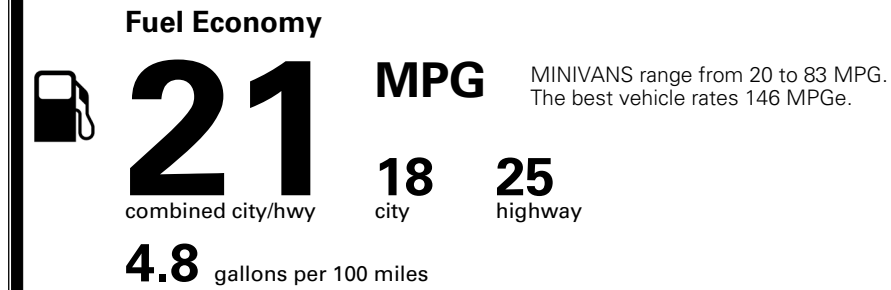

TOTAL MANUFACTURER'S SUGGESTED RETAIL PRICE ▶

\$ 53,815.00

TOTAL ADDITIONAL WEIGHT: 15.9

*Additional terms and conditions apply.
 **Kia Connect may be currently unavailable for some Model Year 2022 and newer vehicles sold or purchased in Massachusetts; please see owners.kia.com for more information.
 NOTE: When you purchase this vehicle, Kia America, Inc. collects personal information you provide to the dealership. For information on our collection and use of personal information and your rights, please see our Privacy Policy on www.kia.com.

EPA DOT Fuel Economy and Environment

Gasoline Vehicle

You spend \$3,250 more in fuel costs over 5 years compared to the average new vehicle.

Annual fuel cost \$2,350

Actual results will vary for many reasons, including driving conditions and how you drive and maintain your vehicle. The average new vehicle gets 29 MPG and costs \$8,500 to fuel over 5 years. Cost estimates are based on 15,000 miles per year at \$ 3.30 per gallon. MPGe is miles per gasoline gallon equivalent. Vehicle emissions are a significant cause of climate change and smog.