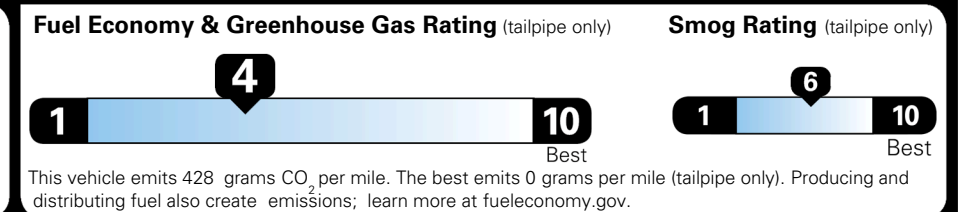

EPA DOT Fuel Economy and Environment

Gasoline Vehicle

You spend \$3,250 more in fuel costs over 5 years compared to the average new vehicle.

Annual fuel cost \$2,350

Actual results will vary for many reasons, including driving conditions and how you drive and maintain your vehicle. The average new vehicle gets 29 MPG and costs \$8,500 to fuel over 5 years. Cost estimates are based on 15,000 miles per year at \$ 3.30 per gallon. MPGe is miles per gasoline gallon equivalent. Vehicle emissions are a significant cause of climate change and smog.