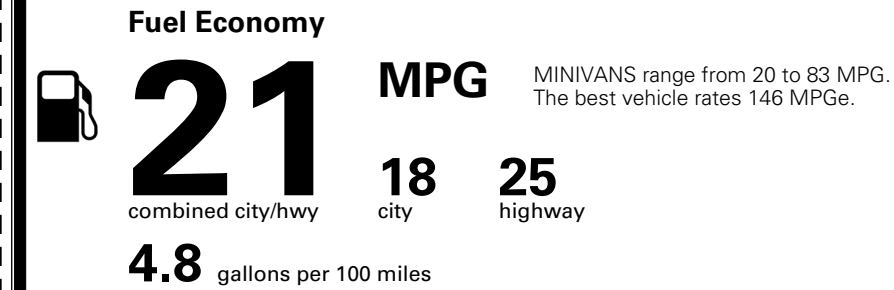

TOTAL MANUFACTURER'S SUGGESTED RETAIL PRICE ▶

\$ 53,815.00

TOTAL ADDITIONAL WEIGHT: 15.9

*Additional terms and conditions apply.
 **Kia Connect may be currently unavailable for some Model Year 2022 and newer vehicles sold or purchased in Massachusetts; please see owners.kia.com for more information.
 NOTE: When you purchase this vehicle, Kia America, Inc. collects personal information you provide to the dealership. For information on our collection and use of personal information and your rights, please see our Privacy Policy on www.kia.com.

EPA DOT Fuel Economy and Environment

Gasoline Vehicle

You spend **\$3,250** more in fuel costs over 5 years compared to the average new vehicle.

Annual fuel cost **\$2,350**

Actual results will vary for many reasons, including driving conditions and how you drive and maintain your vehicle. The average new vehicle gets 29 MPG and costs \$8,500 to fuel over 5 years. Cost estimates are based on 15,000 miles per year at \$ 3.30 per gallon. MPGe is miles per gasoline gallon equivalent. Vehicle emissions are a significant cause of climate change and smog.