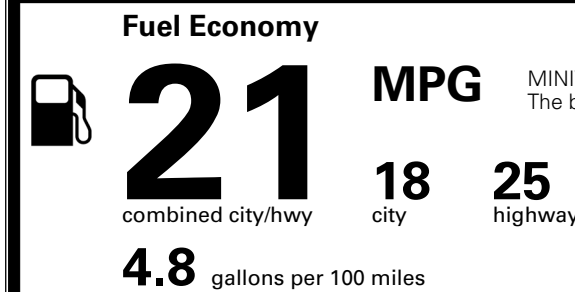

MSRP INCLUDING OPTIONS \$ 42,370.00

INLAND FREIGHT AND HANDLING \$ 1,545.00

TOTAL MANUFACTURER'S SUGGESTED RETAIL PRICE ▶ \$ 43,915.00

TOTAL ADDITIONAL WEIGHT: 11.4

*Additional terms and conditions apply.
 **Kia Connect may be currently unavailable for some Model Year 2022 and newer vehicles sold or purchased in Massachusetts; please see owners.kia.com for more information.
 NOTE: When you purchase this vehicle, Kia America, Inc. collects personal information you provide to the dealership. For information on our collection and use of personal information and your rights, please see our Privacy Policy on www.kia.com.

EPA DOT Fuel Economy and Environment

Gasoline Vehicle

MINIVANS range from 20 to 83 MPG. The best vehicle rates 146 MPGe.

You spend \$3,250 more in fuel costs over 5 years compared to the average new vehicle.