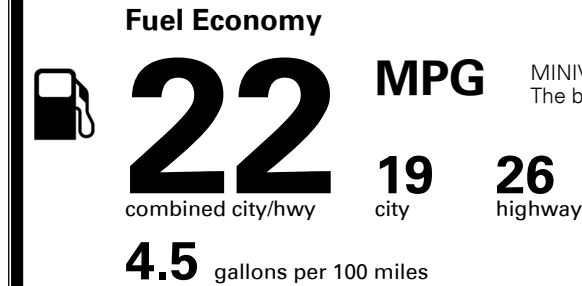

\$ 1,395.00

TOTAL MANUFACTURER'S SUGGESTED RETAIL PRICE ▶

\$ 41,790.00

*Additional terms and conditions apply.

**Kia Connect may be currently unavailable for Model Year 2022 and newer vehicles sold or purchased in Massachusetts; please see owners.kia.com for updates on availability.

TOTAL ADDITIONAL WEIGHT: 57.7

EPA DOT Fuel Economy and Environment

Gasoline Vehicle

MINIVANS range from 20 to 48 MPG. The best vehicle rates 140 MPGe.

You spend
\$2,500
 more in fuel costs
 over 5 years
 compared to the
 average new vehicle.