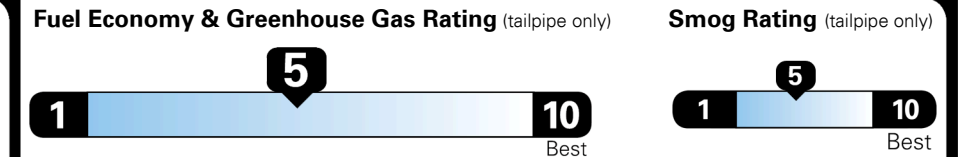

This vehicle emits 408 grams CO₂ per mile. The best emits 0 grams per mile (tailpipe only). Producing and distributing fuel also create emissions; learn more at fueleconomy.gov.

Actual results will vary for many reasons, including driving conditions and how you drive and maintain your vehicle. The average new vehicle gets 28 MPG and costs $9,750 to fuel over 5 years. Cost estimates are based on 15,000 miles per year at $ 3.60 per gallon. MPGe is miles per gasoline gallon equivalent. Vehicle emissions are a significant cause of climate change and smog.

fueleconomy.gov

Calculate personalized estimates and compare vehicles

GOVERNMENT 5-STAR SAFETY RATINGS

Overall Vehicle Score ★ ★ ★ ★ ★

Based on the combined rating of frontal, side and rollover. Should ONLY be compared to other vehicles of similar size and weight.

Frontal Driver ★ ★ ★ ★ ★

Crash Passenger ★ ★ ★ ★ ★

Based on the risk of injury in a frontal impact. Should ONLY be compared to other vehicles of similar size and weight.

Side Front seat ★ ★ ★ ★ ★

Crash Rear seat ★ ★ ★ ★ ★

Star ratings based on the risk of injury in a side impact.

Rollover ★ ★ ★ ★ ★

Star ratings based on the risk of rollover in a single-vehicle crash.

Star ratings range from 1 to 5 stars (★★★★★) with 5 being the highest.

Source: National Highway Traffic Safety Administration (NHTSA).

www.safercar.gov or 1-888-327-4236

Manufacturer's suggested retail price includes Manufacturer's recommended pre-delivery service. License and title fees, state and local taxes and other dealer installed options and accessories are not included in the manufacturer's suggested retail price.

PARTS CONTENT INFORMATION

FOR VEHICLES IN THIS CAR LINE U.S./CANADIAN PARTS CONTENT: 1 %

MAJOR SOURCES OF FOREIGN PARTS: KOREA: 95%

NOTE: PARTS CONTENT DOES NOT INCLUDE FINAL ASSEMBLY, DISTRIBUTION, OR OTHER NON-PARTS COSTS.

FOR THIS VEHICLE FINAL ASSEMBLY POINT: GWANGMYEONG, KOREA

COUNTRY OF ORIGIN

ENGINE (MOTOR): KOREA

TRANSMISSION: KOREA