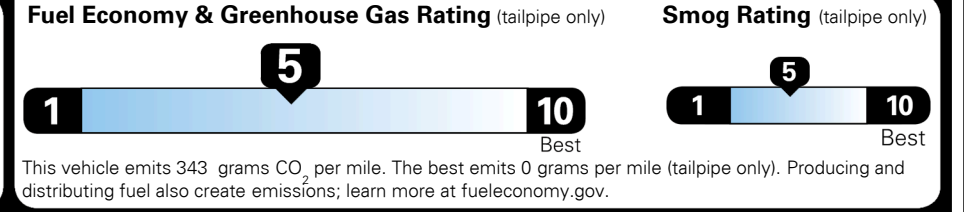

Actual results will vary for many reasons, including driving conditions and how you drive and maintain your vehicle. The average new vehicle gets 28 MPG and costs $9,750 to fuel over 5 years. Cost estimates are based on 15,000 miles per year at $ 3.60 per gallon. MPGe is miles per gasoline gallon equivalent. Vehicle emissions are a significant cause of climate change and smog.

fueleconomy.gov

Calculate personalized estimates and compare vehicles