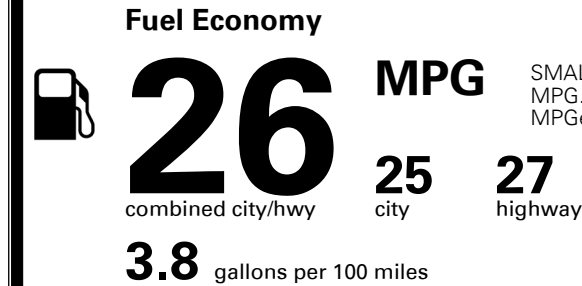

\$395.00
 Included
 \$1,200.00

\$175.00
 \$300.00
 \$300.00
 \$275.00

\$ 32,635.00

\$ 1,325.00

\$ 33,960.00

EPA DOT Fuel Economy and Environment

Gasoline Vehicle

SMALL SUVs range from 14 to 123 MPG. The best vehicle rates 140 MPGe.

You spend \$750 more in fuel costs over 5 years compared to the average new vehicle.

Annual fuel cost \$2,100

Actual results will vary for many reasons, including driving conditions and how you drive and maintain your vehicle. The average new vehicle gets 28 MPG and costs \$9,750 to fuel over 5 years. Cost estimates are based on 15,000 miles per year at \$ 3.60 per gallon. MPGe is miles per gasoline gallon equivalent. Vehicle emissions are a significant cause of climate change and smog.