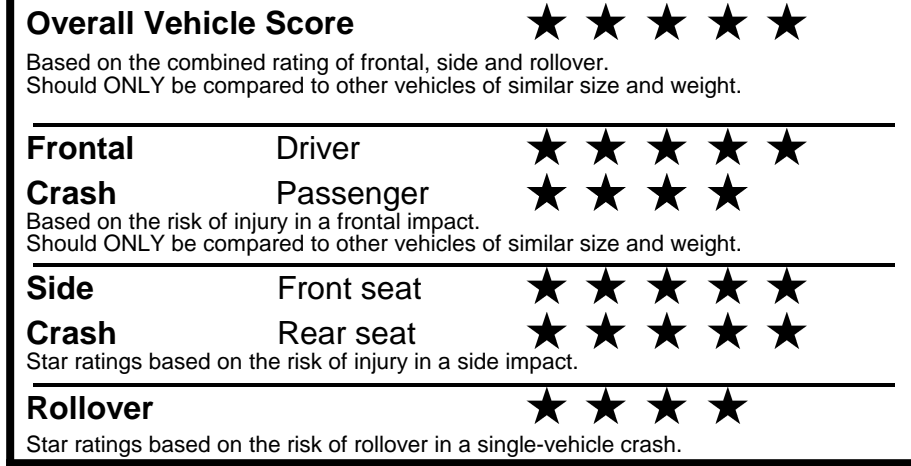

fueleconomy.gov

Calculate personalized estimates and compare vehicles

GOVERNMENT 5-STAR SAFETY RATINGS

Star ratings range from 1 to 5 stars (★★★★★) with 5 being the highest. Source: National Highway Traffic Safety Administration (NHTSA). www.safercar.gov or 1-888-327-4236