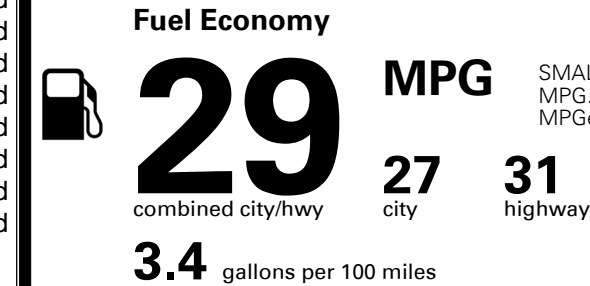

\$175.00
 \$350.00
 \$65.00

MSRP INCLUDING OPTIONS

\$ 28,580.00

INLAND FREIGHT AND HANDLING

\$ 1,325.00

TOTAL MANUFACTURER'S SUGGESTED RETAIL PRICE ▶

\$ 29,905.00

TOTAL ADDITIONAL WEIGHT: 8.0

EPA DOT Fuel Economy and Environment

Gasoline Vehicle

SMALL SUVs range from 14 to 123 MPG. The best vehicle rates 140 MPGe.

You save \$500
 in fuel costs over 5 years compared to the average new vehicle.