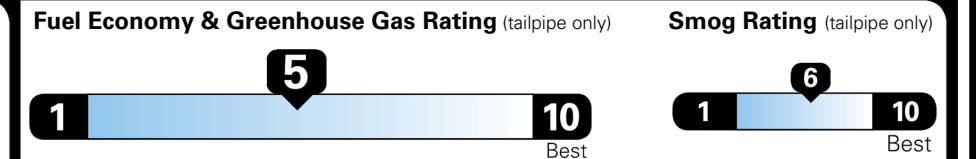

\$ 32,790.00

INLAND FREIGHT AND HANDLING

\$ 1,495.00

TOTAL MANUFACTURER'S SUGGESTED RETAIL PRICE ▶

\$ 34,285.00

TOTAL ADDITIONAL WEIGHT:

EPA DOT Fuel Economy and Environment

Gasoline Vehicle

SMALL SUVs range from 14 to 138 MPG. The best vehicle rates 146 MPGe.

You spend
\$1,000
 more in fuel costs
 over 5 years
 compared to the
 average new vehicle.

Annual fuel cost
\$1,800

This vehicle emits 340 grams CO₂ per mile. The best emits 0 grams per mile (tailpipe only). Producing and distributing fuel also create emissions; learn more at fueleconomy.gov.