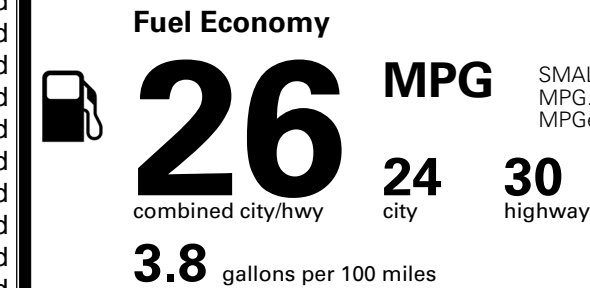

\$ 32,790.00

INLAND FREIGHT AND HANDLING

\$ 1,495.00

TOTAL MANUFACTURER'S SUGGESTED RETAIL PRICE ▶

\$ 34,285.00

TOTAL ADDITIONAL WEIGHT:

EPA DOT Fuel Economy and Environment

Gasoline Vehicle

SMALL SUVs range from 14 to 138 MPG. The best vehicle rates 146 MPGe.

You spend
\$1,000
 more in fuel costs
 over 5 years
 compared to the
 average new vehicle.

Annual fuel cost
\$1,800

This vehicle emits 340 grams CO₂ per mile. The best emits 0 grams per mile (tailpipe only). Producing and distributing fuel also create emissions; learn more at fueleconomy.gov.