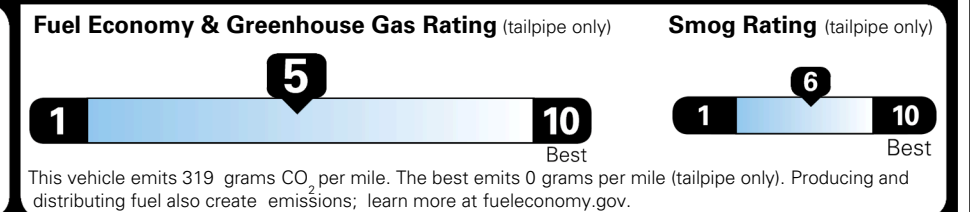

TOTAL ADDITIONAL WEIGHT: 0.8

EPA DOT Fuel Economy and Environment

Gasoline Vehicle

Fuel Economy

28 MPG
 combined city/hwy

26 MPG
 city

30 MPG
 highway

3.6 gallons per 100 miles

SMALL SUVs range from 14 to 138 MPG. The best vehicle rates 146 MPGe.

You spend \$250
 more in fuel costs over 5 years compared to the average new vehicle.

Annual fuel cost \$1,650

Actual results will vary for many reasons, including driving conditions and how you drive and maintain your vehicle. The average new vehicle gets 29 MPG and costs \$8,000 to fuel over 5 years. Cost estimates are based on 15,000 miles per year at \$ 3.10 per gallon. MPGe is miles per gasoline gallon equivalent. Vehicle emissions are a significant cause of climate change and smog.