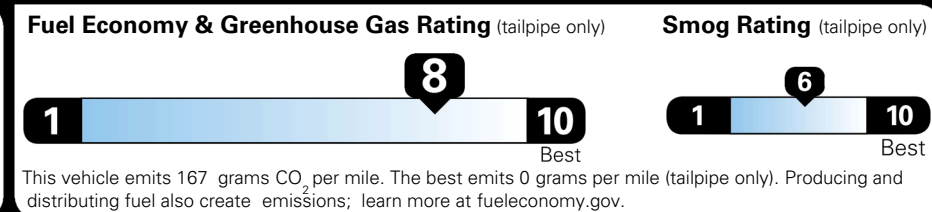

Actual results will vary for many reasons, including driving conditions and how you drive and maintain your vehicle. The average new vehicle gets 29 MPG and costs $8,500 to fuel over 5 years. Cost estimates are based on 15,000 miles per year at $ 3.30 per gallon. MPGe is miles per gasoline gallon equivalent. Vehicle emissions are a significant cause of climate change and smog.

fueleconomy.gov

Calculate personalized estimates and compare vehicles

GOVERNMENT 5-STAR SAFETY RATINGS

Overall Vehicle Score ★ ★ ★ ★ ▲

Based on the combined rating of frontal, side and rollover. Should ONLY be compared to other vehicles of similar size and weight. ▲ Safety Concern: Visit www.safercar.gov or call 1-888-327-4236 for more details.

Frontal	Driver	★ ★ ★ ★
Crash	Passenger	★ ★ ★ ★
Side	Front seat	★ ★ ★ ★ ★
Crash	Rear seat	★ ★ ★ ★ ★ ▲
Rollover		★ ★ ★ ★

Star ratings based on the risk of injury in a frontal impact. Should ONLY be compared to other vehicles of similar size and weight.

Star ratings based on the risk of injury in a side impact.

Star ratings based on the risk of rollover in a single-vehicle crash.

Star ratings range from 1 to 5 stars (★★★★★) with 5 being the highest. Source: National Highway Traffic Safety Administration (NHTSA). www.safercar.gov or 1-888-327-4236

Manufacturer's suggested retail price includes Manufacturer's recommended pre-delivery service. License and title fees, state and local taxes and other dealer installed options and accessories are not included in the manufacturer's suggested retail price.

PARTS CONTENT INFORMATION

FOR VEHICLES IN THIS CAR LINE U.S./CANADIAN PARTS CONTENT: 0 %

MAJOR SOURCES OF FOREIGN PARTS: KOREA: 90%

NOTE: PARTS CONTENT DOES NOT INCLUDE FINAL ASSEMBLY, DISTRIBUTION, OR OTHER NON-PARTS COSTS.

FOR THIS VEHICLE FINAL ASSEMBLY POINT: HWASUNG, KOREA

COUNTRY OF ORIGIN ENGINE (MOTOR): KOREA

TRANSMISSION: KOREA

*Additional terms and conditions apply.
**Kia Connect may be currently unavailable for some Model Year 2022 and newer vehicles sold or purchased in Massachusetts; please see owners.kia.com for more information.
NOTE: When you purchase this vehicle, Kia America, Inc. collects personal information you provide to the dealership. For information on our collection and use of personal information and your rights, please see our Privacy Policy on www.kia.com.

TOTAL ADDITIONAL WEIGHT: 10.0