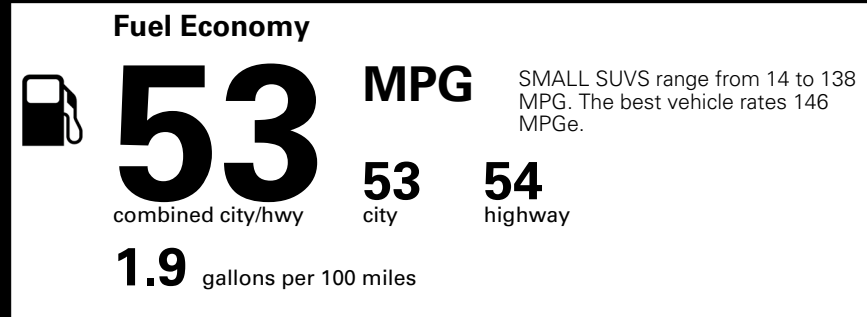

MSRP INCLUDING OPTIONS \$ 28,370.00

INLAND FREIGHT AND HANDLING \$ 1,495.00

TOTAL MANUFACTURER'S SUGGESTED RETAIL PRICE ▶ \$ 29,865.00

EPA DOT Fuel Economy and Environment

Gasoline Vehicle

You save \$3,750
 in fuel costs over 5 years compared to the average new vehicle.