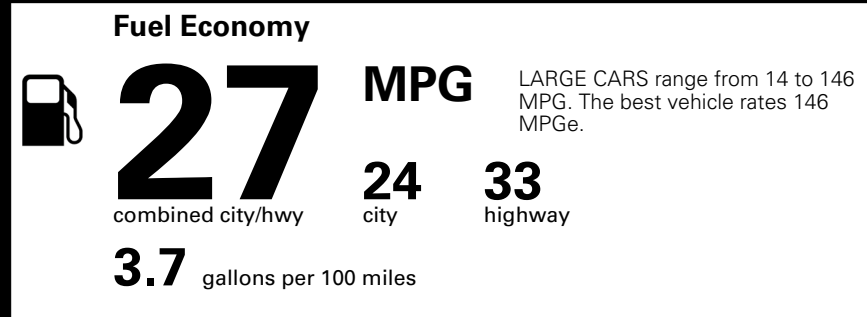

TOTAL MANUFACTURER'S SUGGESTED RETAIL PRICE ▶

\$ 34,230.00

TOTAL ADDITIONAL WEIGHT: 7.3

*Additional terms and conditions apply.
 **Kia Connect may be currently unavailable for some Model Year 2022 and newer vehicles sold or purchased in Massachusetts; please see owners.kia.com for more information.
 NOTE: When you purchase this vehicle, Kia America, Inc. collects personal information you provide to the dealership. For information on our collection and use of personal information and your rights, please see our Privacy Policy on www.kia.com.

EPA DOT Fuel Economy and Environment

Gasoline Vehicle

You spend \$750 more in fuel costs over 5 years
 compared to the average new vehicle.

Annual fuel cost \$1,850

Actual results will vary for many reasons, including driving conditions and how you drive and maintain your vehicle. The average new vehicle gets 29 MPG and costs \$8,500 to fuel over 5 years. Cost estimates are based on 15,000 miles per year at \$ 3.30 per gallon. MPGe is miles per gasoline gallon equivalent. Vehicle emissions are a significant cause of climate change and smog.