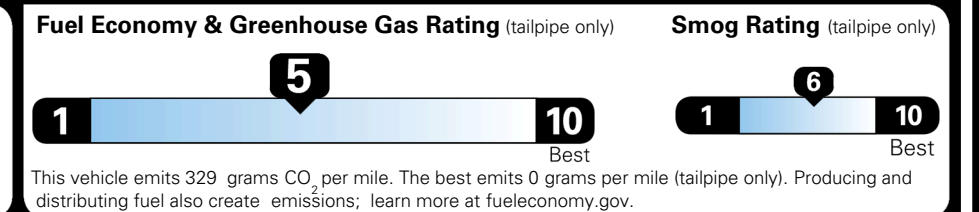

### EPA DOT Fuel Economy and Environment

Gasoline Vehicle

**You spend \$750 more in fuel costs over 5 years** compared to the average new vehicle.

**Annual fuel cost \$1,850**

Actual results will vary for many reasons, including driving conditions and how you drive and maintain your vehicle. The average new vehicle gets 29 MPG and costs \$8,500 to fuel over 5 years. Cost estimates are based on 15,000 miles per year at \$ 3.30 per gallon. MPGe is miles per gasoline gallon equivalent. Vehicle emissions are a significant cause of climate change and smog.