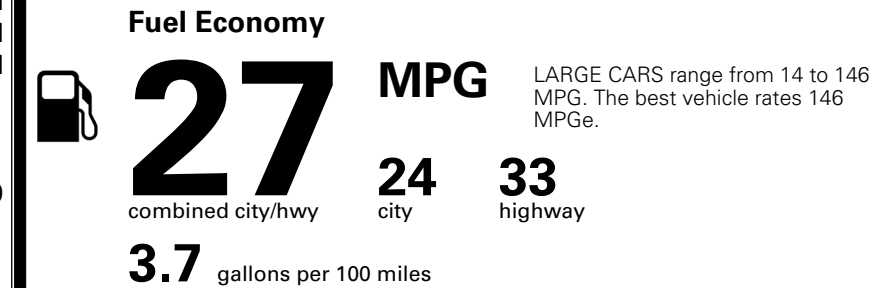

WARRANTY

10 Year/100,000 Mile Limited Powertrain Warranty
5 Year/60,000 Mile Limited Basic Warranty
5 Year/60,000 Mile Roadside Assistance

MANUFACTURER'S SUGGESTED RETAIL PRICE ▶

$ 30,090.00

COMPARE GT-LINE AWD FEATURES

Added to/in place of standard GT-Line FWD features
- All-Wheel Drive
- Heated Steering Wheel

Included
Included
Included

ADDITIONAL INSTALLED EQUIPMENT:

(In addition to or in place of standard features)

GT-Line Premium Package $2,200.00
- Panoramic Sunroof w/ Power Sunshade
- LED Interior Lighting
- Bose Premium Audio w/Active Sound Design
- 18" Black Finished Alloy Wheels, Unique Design
Carpeted Floor Mats $200.00
Cargo Tray $130.00
Auto-Dimming Mirror w/ HomeLink™ $350.00

MSRP INCLUDING OPTIONS

$ 32,970.00

INLAND FREIGHT AND HANDLING

$ 1,245.00

TOTAL MANUFACTURER'S SUGGESTED RETAIL PRICE ▶

$ 34,215.00

TOTAL ADDITIONAL WEIGHT: 12.5

*Additional terms and conditions apply.

**Kia Connect may be currently unavailable for some Model Year 2022 and newer vehicles sold or purchased in Massachusetts; please see owners.kia.com for more information.

NOTE: When you purchase this vehicle, Kia America, Inc. collects personal information you provide to the dealership. For information on our collection and use of personal information and your rights, please see our Privacy Policy on www.kia.com.

EPA DOT Fuel Economy and Environment

Gasoline Vehicle

You spend $750 more in fuel costs over 5 years compared to the average new vehicle.

Annual fuel cost $1,850