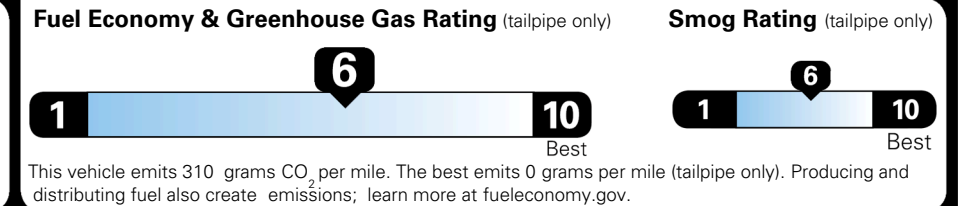

TOTAL ADDITIONAL WEIGHT: 7.3

\$ 28,490.00

Included
 Included
 Included
 Included
 Included
 Included
 Included
 Included
 Included
 Included
 Included

\$495.00
 \$200.00

\$ 29,185.00

\$ 1,245.00

\$ 30,430.00

EPA DOT Fuel Economy and Environment

Gasoline Vehicle

You save \$0
 in fuel costs over 5 years compared to the average new vehicle.

Annual fuel cost
\$1,700

Actual results will vary for many reasons, including driving conditions and how you drive and maintain your vehicle. The average new vehicle gets 29 MPG and costs \$8,500 to fuel over 5 years. Cost estimates are based on 15,000 miles per year at \$ 3.30 per gallon. MPGe is miles per gasoline gallon equivalent. Vehicle emissions are a significant cause of climate change and smog.