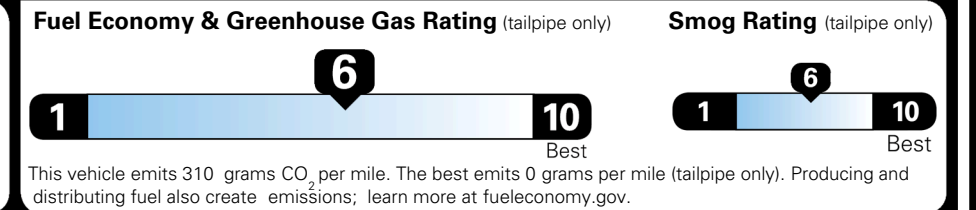

\$695.00
 \$295.00
 \$2,200.00

\$110.00
 \$200.00
 \$60.00
 \$130.00

EPA DOT Fuel Economy and Environment

Gasoline Vehicle

You save \$0
 in fuel costs over 5 years compared to the average new vehicle.

Annual fuel cost **\$1,700**