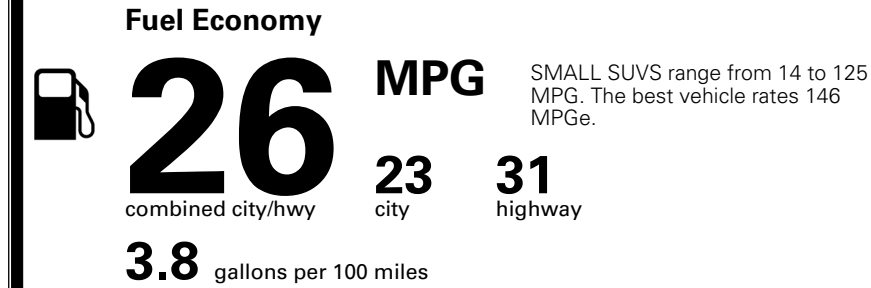

MSRP INCLUDING OPTIONS \$ 36,825.00

INLAND FREIGHT AND HANDLING \$ 1,495.00

TOTAL MANUFACTURER'S SUGGESTED RETAIL PRICE ▶ \$ 38,320.00

TOTAL ADDITIONAL WEIGHT: 6.6

EPA DOT Fuel Economy and Environment

Gasoline Vehicle