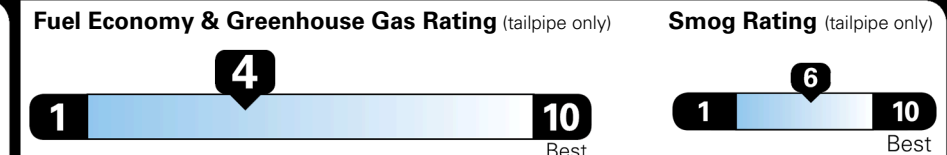

This vehicle emits 395 grams CO₂ per mile. The best emits 0 grams per mile (tailpipe only). Producing and distributing fuel also create emissions; learn more at fueleconomy.gov.

Actual results will vary for many reasons, including driving conditions and how you drive and maintain your vehicle. The average new vehicle gets 29 MPG and costs $8,000 to fuel over 5 years. Cost estimates are based on 15,000 miles per year at $ 3.10 per gallon. MPGe is miles per gasoline gallon equivalent. Vehicle emissions are a significant cause of climate change and smog.

fueleconomy.gov

Calculate personalized estimates and compare vehicles

GOVERNMENT 5-STAR SAFETY RATINGS

Overall Vehicle Score Not Rated

Based on the combined rating of frontal, side and rollover. Should ONLY be compared to other vehicles of similar size and weight.

Frontal Driver Not Rated

Crash Passenger Not Rated

Based on the risk of injury in a frontal impact. Should ONLY be compared to other vehicles of similar size and weight.

Side Front seat Not Rated

Crash Rear seat Not Rated

Star ratings based on the risk of injury in a side impact.

Rollover Not Rated

Star ratings based on the risk of rollover in a single-vehicle crash.

Star ratings range from 1 to 5 stars (★★★★★) with 5 being the highest.

Source: National Highway Traffic Safety Administration (NHTSA).

www.safercar.gov or 1-888-327-4236

Manufacturer's suggested retail price includes Manufacturer's recommended pre-delivery service. License and title fees, state and local taxes and other dealer installed options and accessories are not included in the manufacturer's suggested retail price.

PARTS CONTENT INFORMATION

FOR VEHICLES IN THIS CAR LINE U.S./CANADIAN PARTS CONTENT: 50 %

MAJOR SOURCES OF FOREIGN PARTS: KOREA: 35%

NOTE: PARTS CONTENT DOES NOT INCLUDE FINAL ASSEMBLY, DISTRIBUTION, OR OTHER NON-PARTS COSTS.

FOR THIS VEHICLE FINAL ASSEMBLY POINT: WEST POINT, GA, USA

COUNTRY OF ORIGIN

ENGINE (MOTOR): KOREA

TRANSMISSION: USA