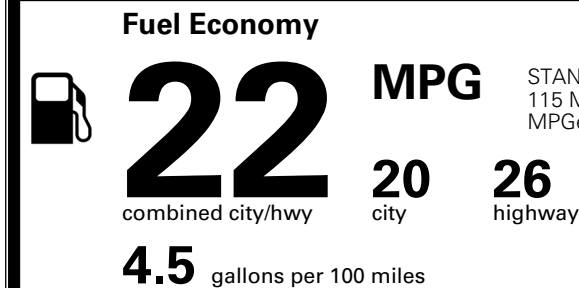

MSRP INCLUDING OPTIONS

\$ 42,835.00

INLAND FREIGHT AND HANDLING

\$ 1,545.00

TOTAL MANUFACTURER'S SUGGESTED RETAIL PRICE ▶

\$ 44,380.00

TOTAL ADDITIONAL WEIGHT: 7.2

*Additional terms and conditions apply.

EPA DOT Fuel Economy and Environment

Gasoline Vehicle

STANDARD SUVs range from 13 to 115 MPG. The best vehicle rates 146 MPGe.

You spend
\$2,500
 more in fuel costs
 over 5 years
 compared to the
 average new vehicle.