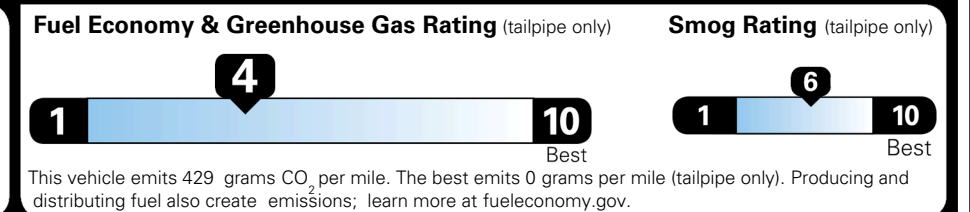

\$495.00
 \$625.00
 \$250.00

MSRP INCLUDING OPTIONS

\$ 48,660.00

INLAND FREIGHT AND HANDLING

\$ 1,545.00

TOTAL MANUFACTURER'S SUGGESTED RETAIL PRICE ▶

\$ 50,205.00

TOTAL ADDITIONAL WEIGHT: 7.2

EPA DOT Fuel Economy and Environment

Gasoline Vehicle

You spend
\$3,500
 more in fuel costs
 over 5 years
 compared to the
 average new vehicle.

Annual fuel cost
\$2,300

Actual results will vary for many reasons, including driving conditions and how you drive and maintain your vehicle. The average new vehicle gets 29 MPG and costs \$8,000 to fuel over 5 years. Cost estimates are based on 15,000 miles per year at \$ 3.10 per gallon. MPGe is miles per gasoline gallon equivalent. Vehicle emissions are a significant cause of climate change and smog.