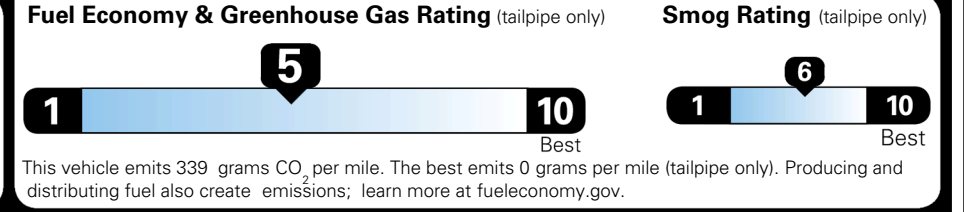

Gasoline Vehicle

You spend $1,000 more in fuel costs over 5 years compared to the average new vehicle.

Annual fuel cost $1,900

Actual results will vary for many reasons, including driving conditions and how you drive and maintain your vehicle. The average new vehicle gets 29 MPG and costs $8,500 to fuel over 5 years. Cost estimates are based on 15,000 miles per year at $ 3.30 per gallon. MPGe is miles per gasoline gallon equivalent. Vehicle emissions are a significant cause of climate change and smog.

fueleconomy.gov
Calculate personalized estimates and compare vehicles

Smartphone QR Code