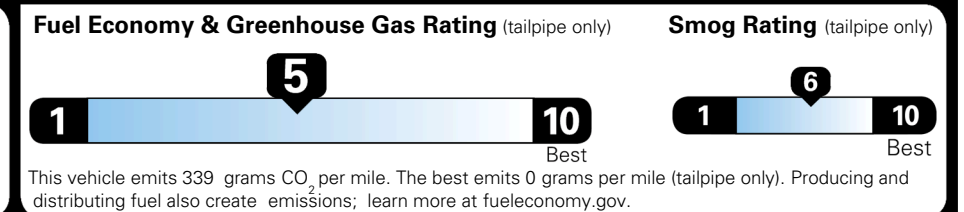

Actual results will vary for many reasons, including driving conditions and how you drive and maintain your vehicle. The average new vehicle gets 29 MPG and costs $8,500 to fuel over 5 years. Cost estimates are based on 15,000 miles per year at $ 3.30 per gallon. MPGe is miles per gasoline gallon equivalent. Vehicle emissions are a significant cause of climate change and smog.

fueleconomy.gov
Calculate personalized estimates and compare vehicles