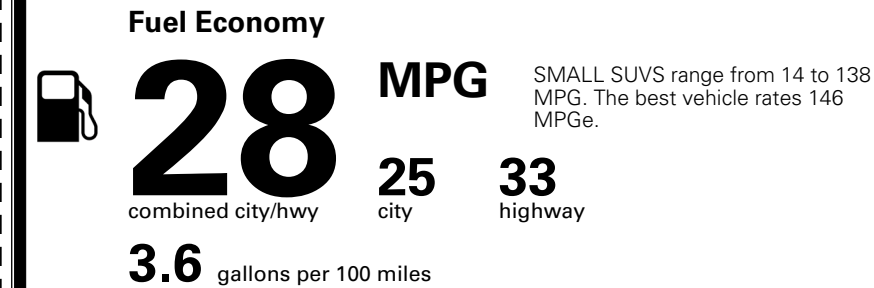

MSRP INCLUDING OPTIONS \$ 31,285.00

INLAND FREIGHT AND HANDLING \$ 1,495.00

TOTAL MANUFACTURER'S SUGGESTED RETAIL PRICE ▶ \$ 32,780.00

TOTAL ADDITIONAL WEIGHT: 6.6

EPA DOT Fuel Economy and Environment

Gasoline Vehicle