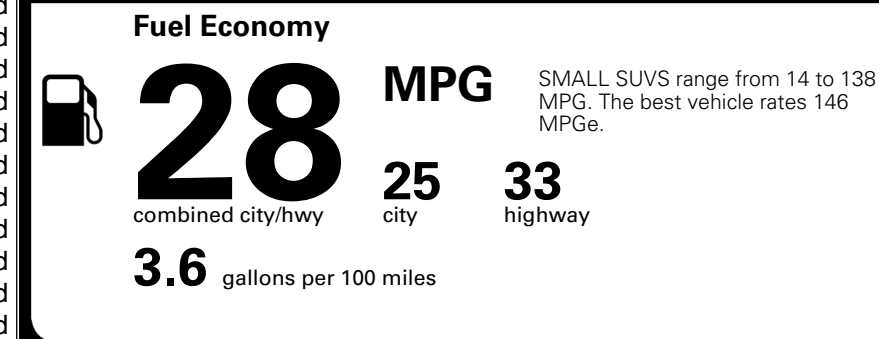

TOTAL ADDITIONAL WEIGHT:

EPA DOT Fuel Economy and Environment

Gasoline Vehicle

You spend \$250 more in fuel costs over 5 years compared to the average new vehicle.

Annual fuel cost \$1,750

Actual results will vary for many reasons, including driving conditions and how you drive and maintain your vehicle. The average new vehicle gets 29 MPG and costs \$8,500 to fuel over 5 years. Cost estimates are based on 15,000 miles per year at \$ 3.30 per gallon. MPGe is miles per gasoline gallon equivalent. Vehicle emissions are a significant cause of climate change and smog.