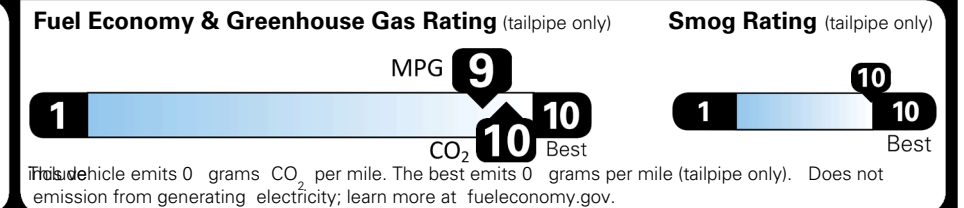

EPA DOT Fuel Economy and Environment

Electric Vehicle

You save \$3,250
 in fuel costs over 5 years compared to the average new vehicle.

Annual fuel cost \$1,050

Actual results will vary for many reasons, including driving conditions and how you drive and maintain your vehicle. The average new vehicle gets 29 MPG and costs \$8,500 to fuel over 5 years. Cost estimates are based on 15,000 miles per year at \$0.17 per kW-hr. MPGe is miles per gasoline gallon equivalent. Vehicle emissions are a significant cause of global warming and smog.