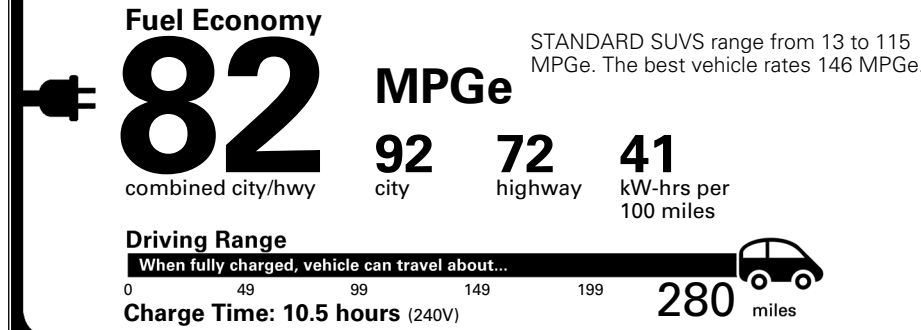

EPA DOT Fuel Economy and Environment

Electric Vehicle

You save \$3,250
 in fuel costs over 5 years compared to the average new vehicle.

Annual fuel cost \$1,050

Actual results will vary for many reasons, including driving conditions and how you drive and maintain your vehicle. The average new vehicle gets 29 MPG and costs \$8,500 to fuel over 5 years. Cost estimates are based on 15,000 miles per year at \$0.17 per kW-hr. MPGe is miles per gasoline gallon equivalent. Vehicle emissions are a significant cause of global warming and smog.